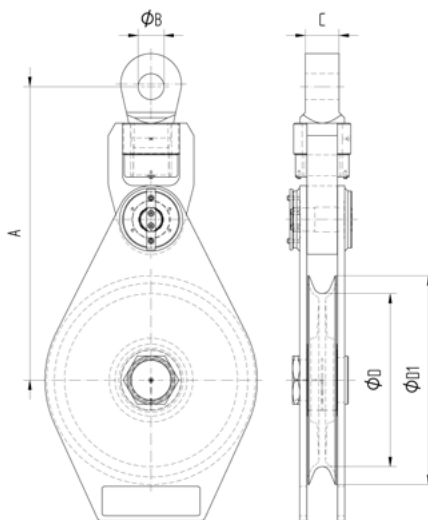

LIGHT TYPE SNATCH BLOCK WITH SAFETY WINDOW

Material	:	Mild steel
Safety Factor	:	4 times
Finish	:	Painted
Temperature Range	:	-20 °C up to +180 °C
Standard Certification	:	Certificate of Conformity Proofload Certificate

Sheaves with roller bearing on request.

Groove size can be modified on request for customized rope sizes.

Available with shackle

Type	WLL	Rope size	Line pull	Suitable for Shackle	A	ØB	C	ØD	ØD1	Weight
	tons	mm	tons		mm					kg ±
SH43118	35	32 - 38	17.5	35	680	60	80	380	450	160
SH43224	55	38 - 42	27.5	55	850	73	100	520	605	260
SH43230	85	44 - 48	42.5	85	1020	85	120	640	760	484
SH43234	120	50 - 55	60	120	1190	100	140	740	860	740
SH43236	150	60 - 70	75	150	1320	113	160	760	910	992
SH43242	200	75 - 85	100	200	1490	135	170	870	1060	1573
SH43246	250	88 - 93	125	250	1645	145	190	970	1170	2097