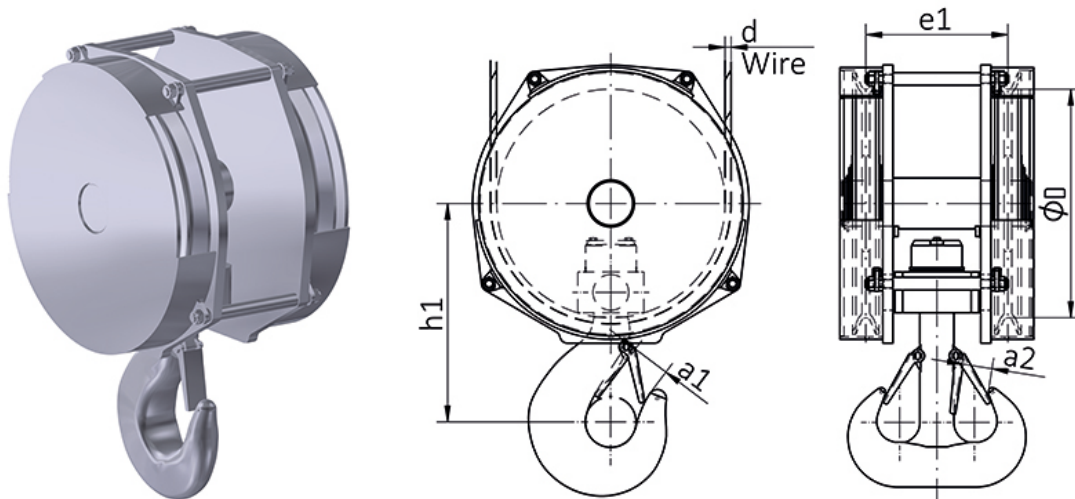

# 2 SHEAVES OVERHEAD TRAVELLING CRANE

|                        |   |   |
|------------------------|---|---|
| Safety factor          | : | 4 times                                       |
| Finish                 | : | Painted                                       |
| Temperature Range      | : | -20°C up to +200°C<br>(-40°C on request)      |
| Standard Certification | : | Certificate of Conformity<br>Hook certificate |

 Several options for painting according ISO 12944 on request.

Proof Load Certificate on request.

**Non-standard sizes or custom products available on request.**

| SWL Tons | Hook size | d Wire | ØD  | h1  | a1  | a2 | e1  |
|----------|-----------|--------|-----|-----|-----|----|-----|
| (1 Bm)   | P         | mm     |     |     |     |    |     |
| 12       | 5         | 11     | 230 | 330 | 59  | 38 | 175 |
| 16       | 6         | 12-13  | 250 | 390 | 69  | 48 | 180 |
| 20       | 8         | 14-15  | 315 | 430 | 76  | 47 | 190 |
| 25       | 10        | 16-17  | 355 | 470 | 84  | 57 | 230 |
| 32       | 12        | 18     | 355 | 530 | 97  | 60 | 240 |
| 40       | 16        | 19-20  | 400 | 600 | 110 | 63 | 300 |
| 50       | 20        | 21-22  | 500 | 650 | 132 | 73 | 360 |