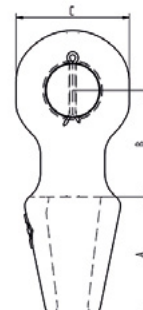

# OPEN SPELTER SOCKET WITH PIN

Material	:	Cast steel
Working Load Limit	:	20% of the MBL
Finish	:	Painted or galvanised (< Type No. 100 standard galvanised)
Temperature Range	:	-40 °C up to +200 °C
Standard Certification	:	Certificate of Conformity 3.1 material certificate EN 10204

These sockets include our non-rotating system (NRS-system) which prevents the tump from turning or slipping out of the cone and guarantees a high performance connection.

**Non-standard sizes or custom products available on request.**