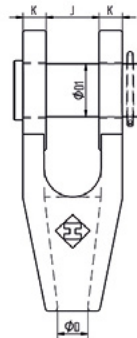

# OPEN SPELTER SOCKET WITH PIN

Material	:	Cast steel
Working Load Limit	:	20% of the MBL
Finish	:	Painted or galvanised (< Type No. 100 standard galvanised)
Temperature Range	:	-40 °C up to +200 °C
Standard Certification	:	Certificate of Conformity 3.1 material certificate EN 10204

These sockets include our non-rotating system (NRS-system) which prevents the tump from turning or slipping out of the cone and guarantees a high performance connection.

**Non-standard sizes or custom products available on request.**