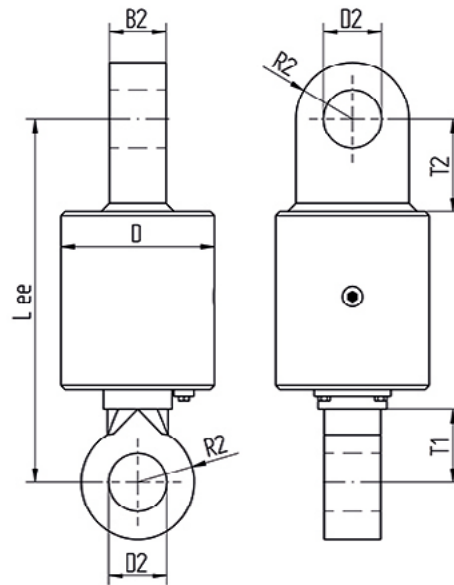

CLOSED BODY SWIVEL EYE EYE

Material	:	High tensile steel
Safety Factor	:	5 times SWL
Finish	:	Painted
Temperature Range	:	-20°C up to +200°C
Standard Certification	:	Certificate of Conformity Proof Load Certificate

Upon request also available for underwater use.

Non-standard sizes or custom products available on request.

SWL	Article number	B2	D2	D	L ee	R2	T2	T1	Weight
tons	painted	mm							kg ±
17	CBS017EE	55	65	170	410	70	130	85	44
25	CBS025EE	70	72	190	450	70	115	90	64
35	CBS035EE	80	82	250	540	85	130	100	133
55	CBS055EE	100	103	270	690	105	160	120	213
70	CBS070EE	100	111	290	700	115	170	130	252
85	CBS085EE	120	130	350	830	135	190	150	404
120	CBS120EE	140	155	430	920	170	225	185	663
150	CBS150EE	160	181	470	960	190	245	205	892
200	CBS200EE	170	193	530	1060	220	280	240	1224
250	CBS250EE	190	253	600	1170	260	340	265	1737
300	CBS300EE	190	293	750	1280	300	390	350	2769