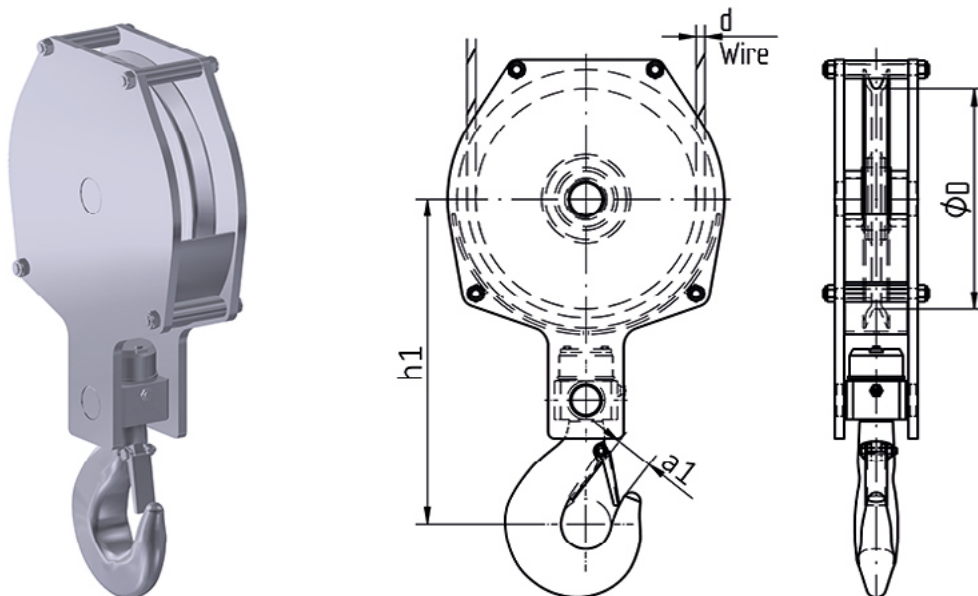

1 SHEAVE OVERHEAD TRAVELLING CRANE

Safety Factor	:	4 times
Finish	:	Painted
Temperature Range	:	-20°C up to +200°C (-40°C on request)
Standard Certification	:	Certificate of Conformity Hook Certificate

 Several options for painting according ISO 12944 on request.

Proof Load Certificate on request.

Non-standard sizes or custom products available on request.

SWL Tons	Hook size	d Wire	ØD	h1	a1
(1 Bm)	P	mm			
5	2,5	9-11	210	380	41
8	4	12-13	250	435	49
10	5	14-15	315	490	55
12	6	16-17	355	570	59
16	6	18	355	570	59
20	8	19-20	400	630	69
25	10	21-22	500	715	76