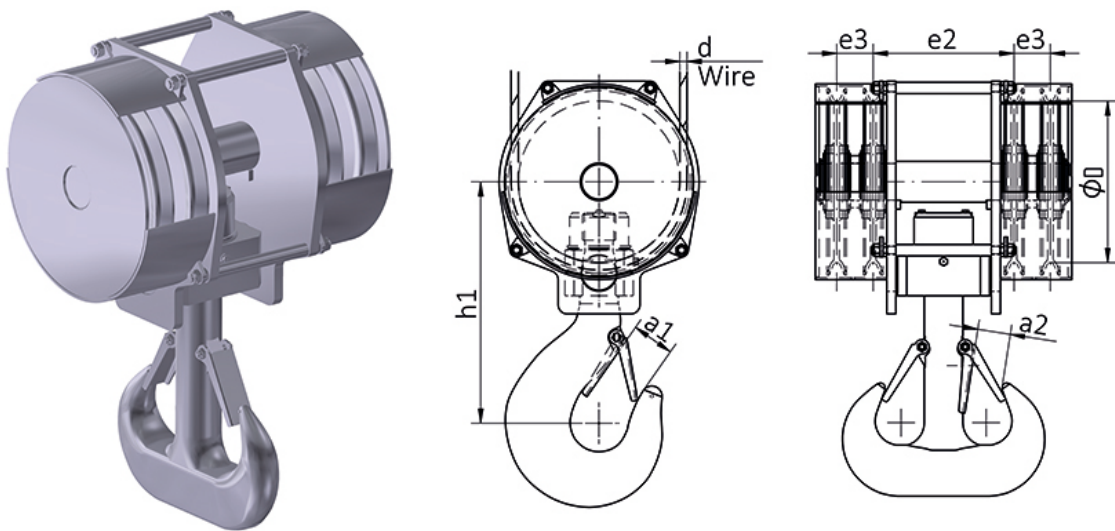

# 4 SHEAVES OVERHEAD TRAVELLING CRANE

Safety Factor	:	4 times
Finish	:	Painted
Temperature Range	:	-20°C up to +200°C (-40°C on request)
Standard Certification	:	Certificate of Conformity Hook Certificate

 Several options for painting according ISO 12944 on request.

Proof Load Certificate on request.

**Non-standard sizes or custom products available on request.**

SWL Tons	Hook size	d Wire	ØD	h1	a1	a2	e2	e3
(1 Bm)	P	mm						
25	10	12	225	470	76	57	230	60
32	12	12-13	250	530	84	60	240	60
40	16	14-15	315	575	97	63	300	60
50	20	16-17	355	650	110	73	360	80
63	25	18	355	720	132	87	370	80
80	32	19-20	400	790	137	108	380	80
100	40	21-22	500	900	167	112	420	80
125	50	23	500	980	188	130	525	80