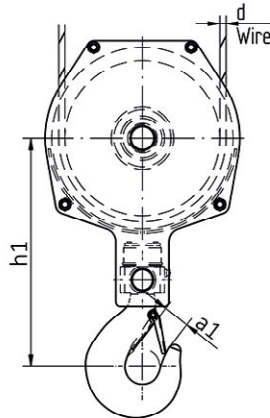

1 SHEAVE OVERHEAD TRAVELLING CRANE

Safety Factor	:	4 times
Finish	:	Painted
Temperature Range	:	-20 °C up to +180 °C (-40 °C on request)
Standard Certification	:	Certificate of Conformity Hook Certificate

 Several options for painting according to ISO 12944 on request.

Proof Load Certificate on request.

Non-standard sizes or custom products available on request.

SWL Tons (1 Bm)	Hook size P	d Wire	ØD	h1	a1
mm					
5	2,5	9-11	210	380	41
8	4	12-13	250	435	49
10	5	14-15	315	490	55
12	6	16-17	355	570	59
16	6	18	355	570	59
20	8	19-20	400	630	69
25	10	21-22	500	715	76