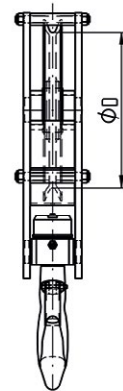

1 SHEAVE OVERHEAD TRAVELLING CRANE

Safety Factor	:	4 times
Finish	:	Painted
Temperature Range	:	-20 °C up to +180 °C (-40 °C on request)
Standard Certification	:	Certificate of Conformity Hook Certificate

 Several options for painting according to ISO 12944 on request.

Proof Load Certificate on request.

Non-standard sizes or custom products available on request.

SWL Tons (1 Bm)	Hook size P	d Wire	ØD	h1	a1
mm					
5	2,5	9-11	210	380	41
8	4	12-13	250	435	49
10	5	14-15	315	490	55
12	6	16-17	355	570	59
16	6	18	355	570	59
20	8	19-20	400	630	69
25	10	21-22	500	715	76