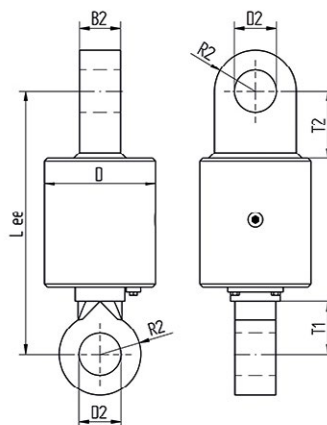

# CLOSED BODY SWIVEL EYE EYE

Material	:	High tensile steel
Safety Factor	:	5 times SWL
Finish	:	Painted
Temperature Range	:	-20 °C up to +180 °C
Standard Certification	:	Certificate of Conformity Proof Load Certificate

Upon request also available for underwater use.

**Non-standard sizes or custom products available on request.**

SWL	Article number	B2	D2	D	L ee	R2	T2	T1	Weight
tons	painted	mm							kg ±
17	CBS017EE	55	65	170	410	70	130	85	44
25	CBS025EE	70	72	190	450	70	115	90	64
35	CBS035EE	80	82	250	540	85	130	100	133
55	CBS055EE	100	103	270	690	105	160	120	213
70	CBS070EE	100	111	290	700	115	170	130	252
85	CBS085EE	120	130	350	830	135	190	150	404
120	CBS120EE	140	155	430	920	170	225	185	663
150	CBS150EE	160	181	470	960	190	245	205	892
200	CBS200EE	170	193	530	1060	220	280	240	1224
250	CBS250EE	190	253	600	1170	260	340	265	1737
300	CBS300EE	190	293	750	1280	300	390	350	2769