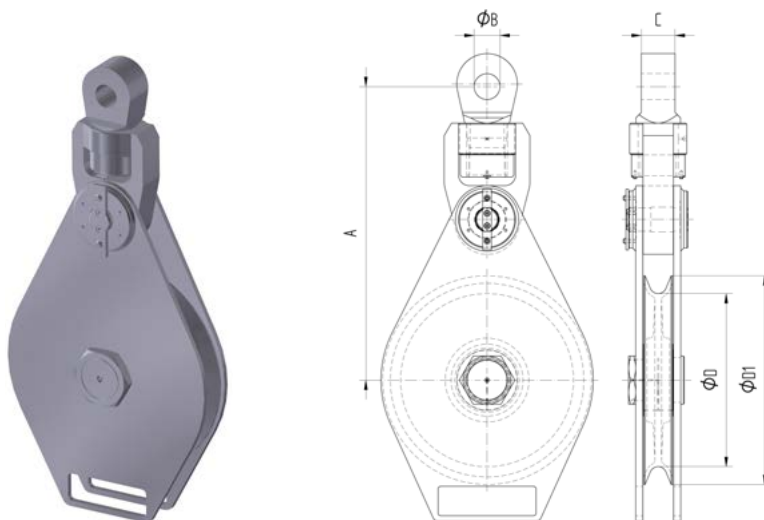

LIGHT TYPE SNATCHBLOCK WITH SAFETY WINDOW

Material	:	Mild steel
Safety Factor	:	4 times
Finish	:	Painted
Temperature Range	:	-20 °C up to +180 °C
Standard Certification	:	Certificate of Conformity Proofload Certificate

Sheaves with roller bearing on request.

Groove size can be modified on request for customized rope sizes.

Available with shackle

Type	WLL	Rope size	Line pull	Suitable for Shackle	A	ØB	C	ØD	ØD1	Weight
	tons	mm	tons		mm					kg ±
SH43106	17	22 - 25	8.5	17	385	44	55	110	150	33
SH43110	25	28 - 32	12.5	25	500	53	70	160	250	70
SH43118	35	32 - 38	17.5	35	680	60	80	380	450	160
SH43224	55	38 - 42	27.5	55	850	73	100	520	605	260
SH43230	85	44 - 48	42.5	85	1020	85	120	640	760	484
SH43234	120	50 - 55	60	120	1190	100	140	740	860	740
SH43236	150	60 - 70	75	150	1320	113	160	760	910	992
SH43242	200	75 - 85	100	200	1490	135	170	870	1060	1573
SH43246	250	88 - 93	125	250	1645	145	190	970	1170	2097