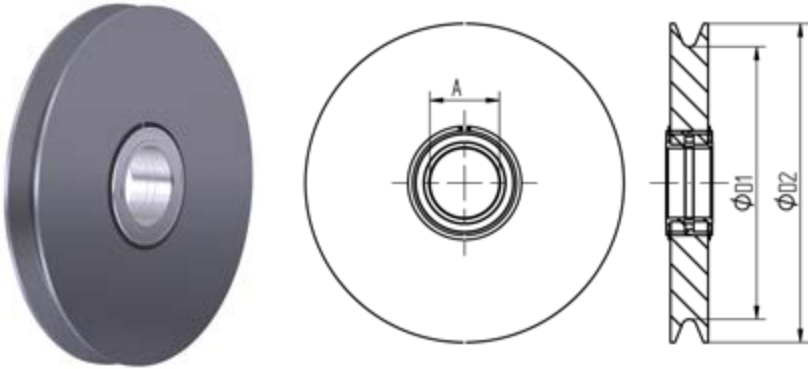

Sheave is available in any size.

Wire dia.	ØD1	ØD2	R	A	B
inch					
1/2	11 5/16	12 3/8	5/16	3 1/8	2 7/16
5/16	11	12 3/8	5/16	3 1/2	2 5/8
3/8	12 7/16	14 7/32	5/16	3 1/2	2 5/8
23/32	14	16 1/8	7/16	2 5/8 - 3 29/32	1 13/16 - 2 3/8
13/16	15 23/32	18 3/8	7/16	3 1/2	2 5/8
7/8	17 23/32	20 5/16	1/2	3 1/2	2 5/8
23/32 - 13/16 - 7/8	19 23/32	22	7/16 - 1/2	3 1/2 - 4 23/32	2 5/8 - 3 1/8
7/8 - 1	22	24 13/16	1/2 - 5/8	3 1/2 - 4 23/32 - 7 29/32	2 5/8 - 3 1/8
1 1/8	22 3/8	25 3/8	5/8	6 1/16	3 3/8
1 1/4	24 13/16	28 3/16	23/32	6 1/16	3 3/8