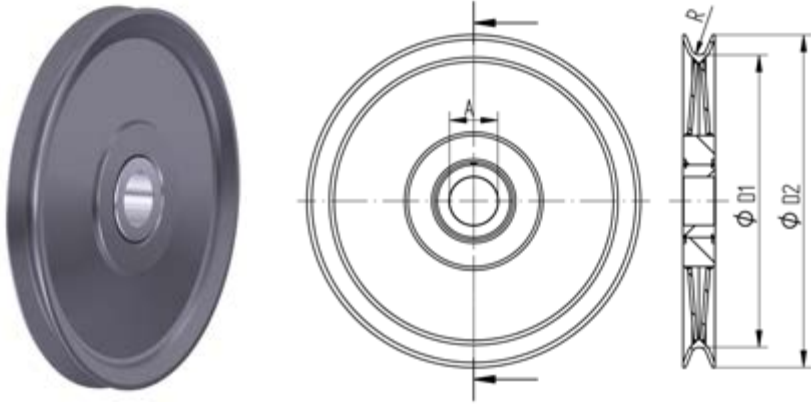

Sheave is available in any size.

Wire dia.	ØD1	ØD2	R	A	B
inch					
1 ¼	24 13/16	28 5/16	23/32	4 23/32	3 1/8
1 7/16	28 5/16	31 29/32	23/32	6 5/16	3 1/8
1 19/32	31 29/32	36 7/32	13/16	6 5/16	3 1/16
1 11/16	35 7/16	41 5/16	29/32	7 29/32	3 1/8
1 29/32	37 13/16	47 7/32	1	8 23/32	3 1/8
2	40 29/32	49 7/32	1 1/8	8 23/32	3 1/8
2 7/32	44 1/8	50 7/16	1 7/32	9 7/32	3 23/32
2 1/2	49 7/32	55 29/32	1 5/16	9 7/16	3 23/32
2 27/32	55 29/32	64	1 1/2	10 7/32	3 23/32
3	59 1/8	66 29/32	1 5/8	10 7/32	3 23/32